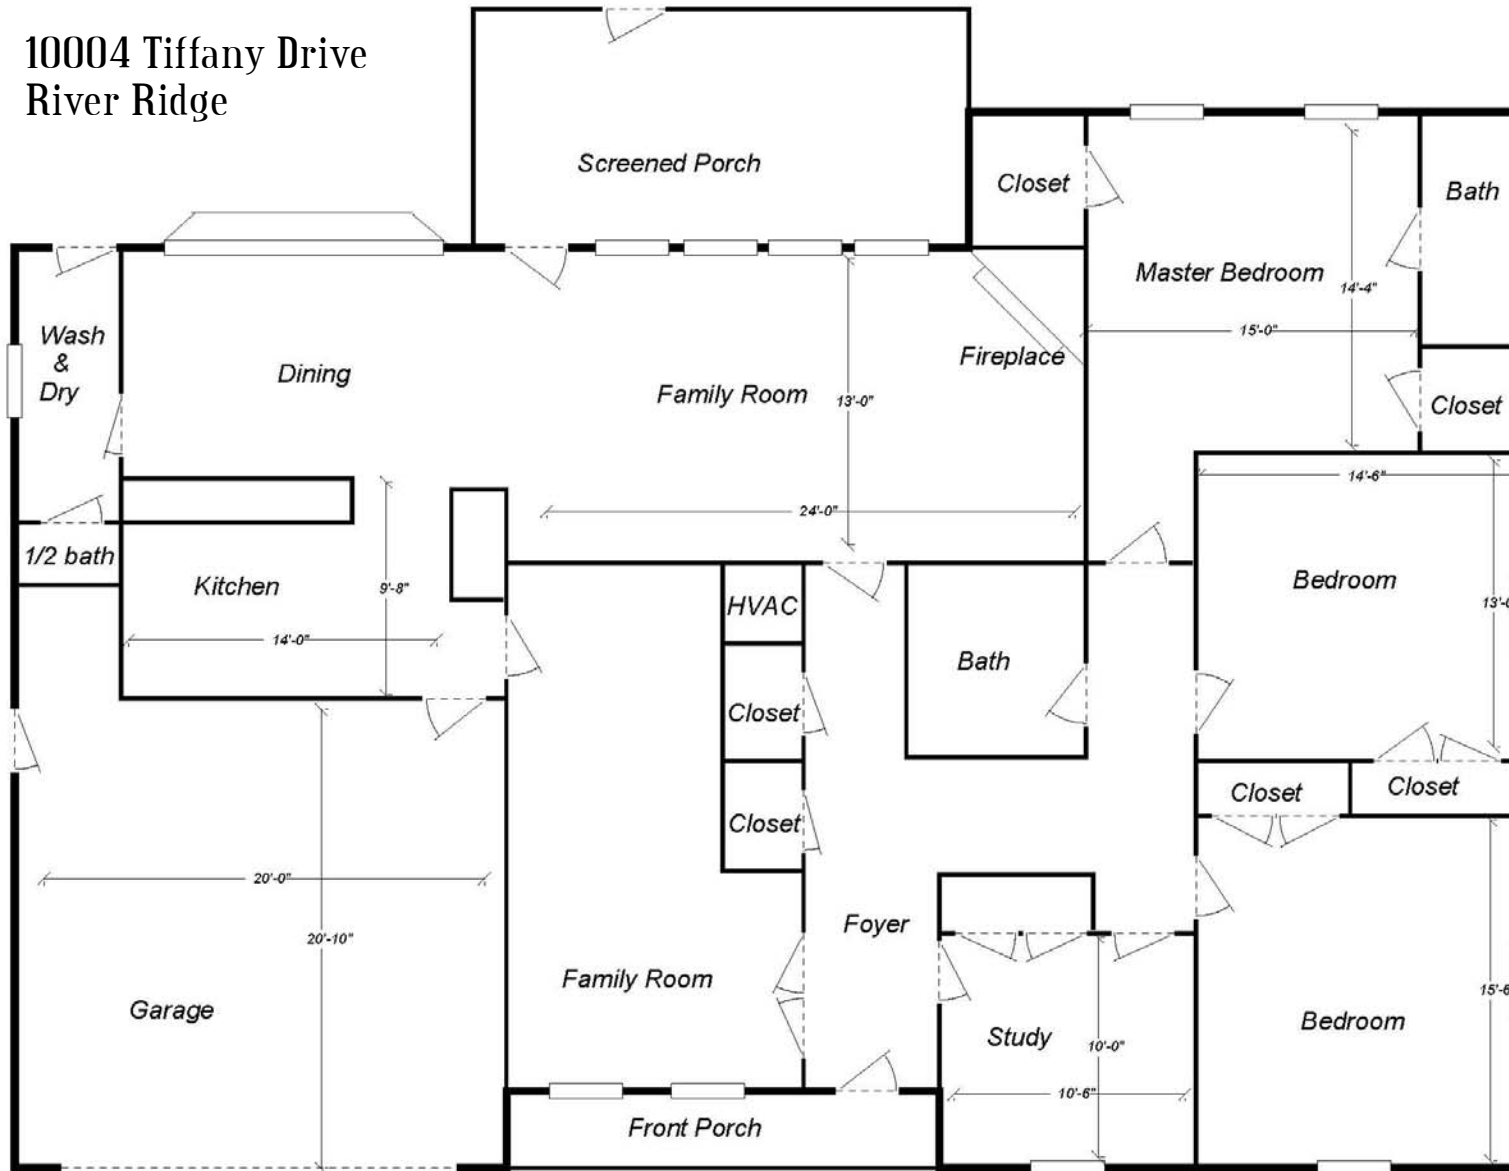

10004 Tiffany Drive  
River Ridge

This diagram is an artist's sketch intended for visualization purposes only. This drawing is not an architect's blueprint, and is not to be used for square footage estimates. All measurements are approximate. May 2009